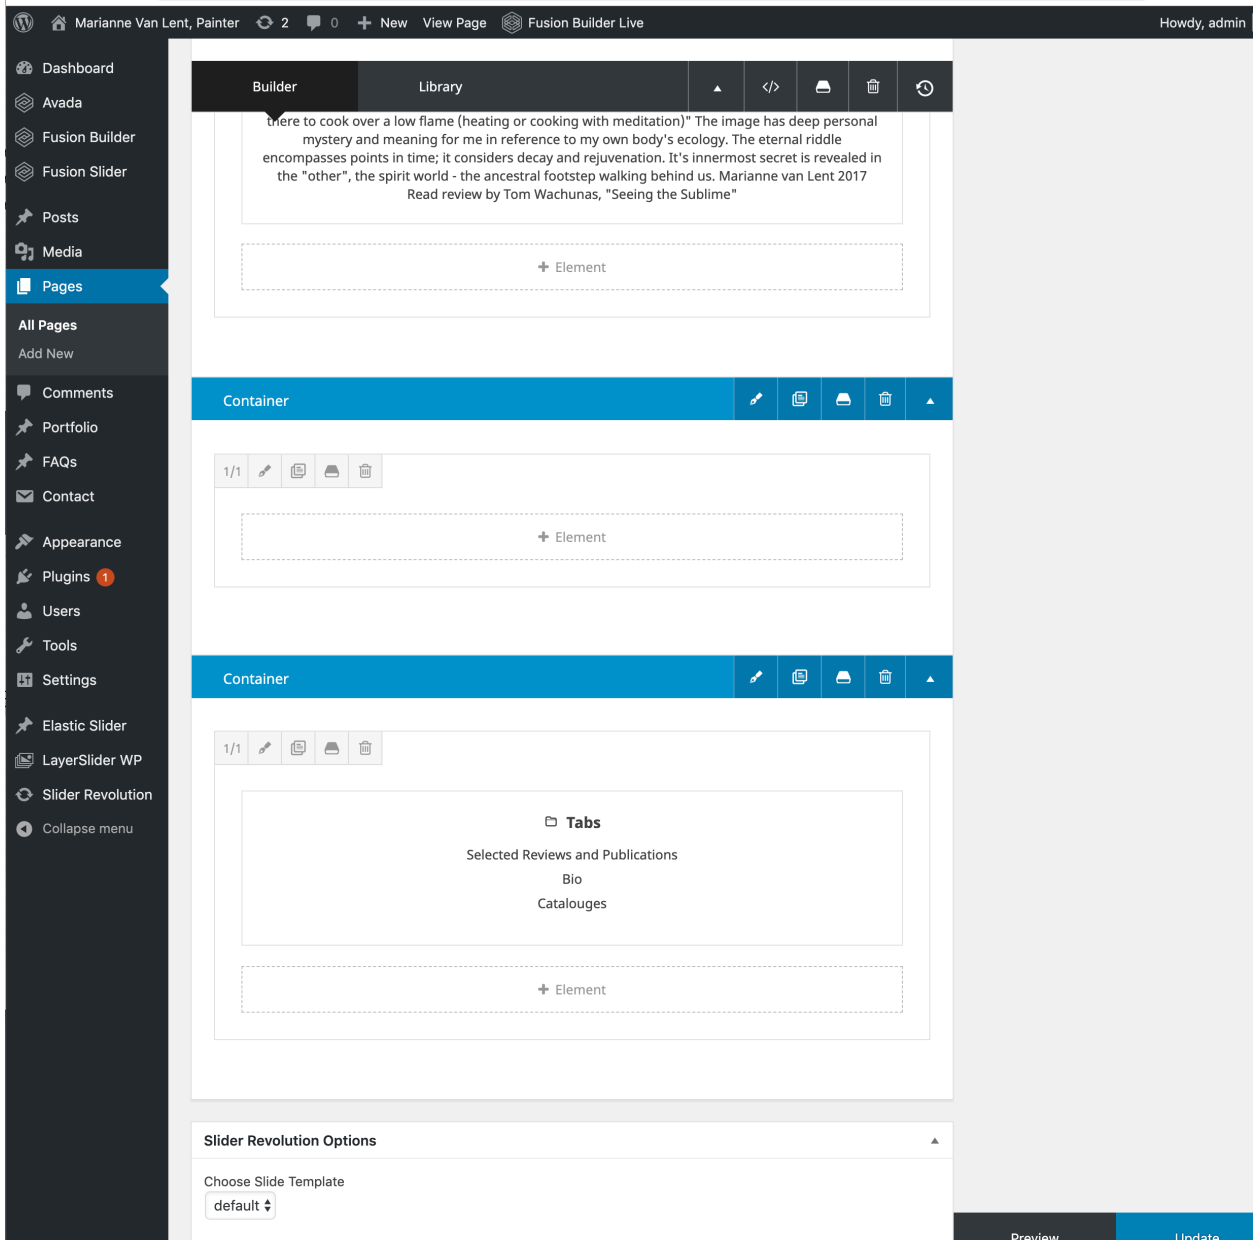

Manage Tabs on Home page

Login to Wordpress admin: <http://mariannevanlent.com/demo/wp-admin>

In Dashboard, click on pages > Home page
Locate tabs in container and click to edit

continued on next page